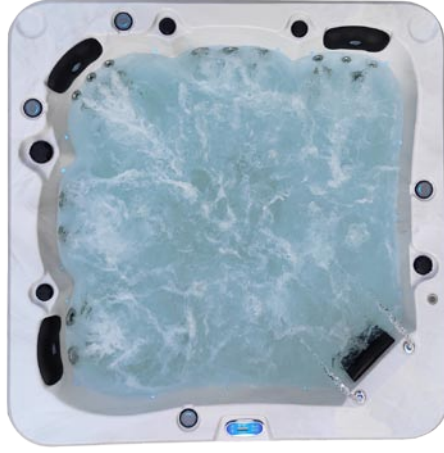

Manly Deluxe Platinum Spa