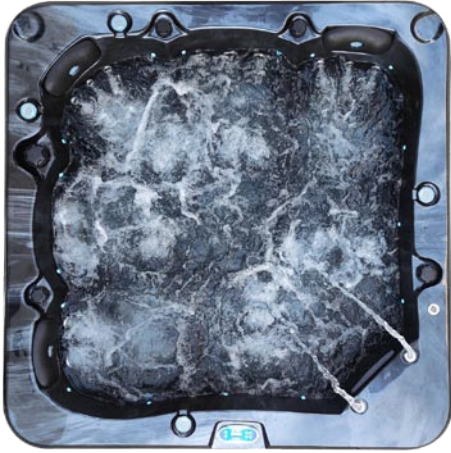

Manly Deluxe Platinum Spa