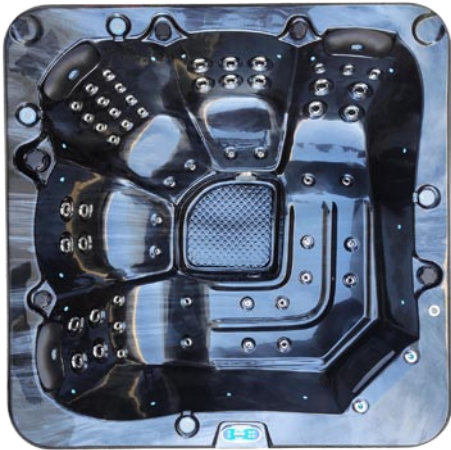

Manly Deluxe Platinum Spa