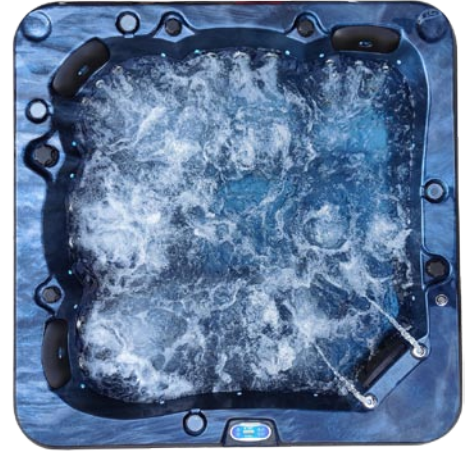

Manly Deluxe Platinum Spa