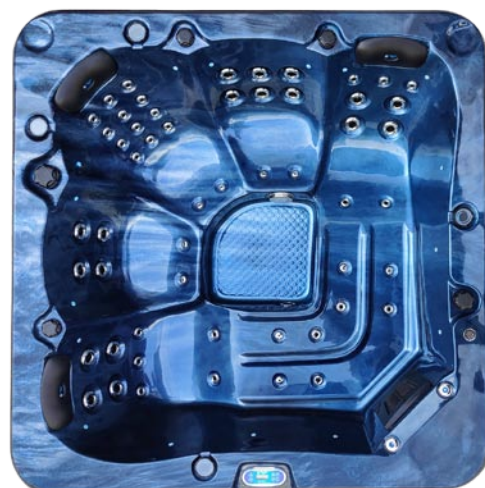

Manly Deluxe Platinum Spa

Elsewhere price \$9,990

Clearance Price \$5,999

Limited Stock

Scan QR code
for purchase

Dimensions: 2m x 2m x 0.76m

Seating: 2 Loungers & 3 Chairs

Water Capacity: 1000L

Dry Weight: 250kg

Filled Weight: 1250kg

Power: 10amp

Spa Features

- Balboa control system
- Time programable control system to take advantage of home solar systems
- Premium 2hp high speed jet pump with built in energy efficient cleaning pump
- Premium 2kw set and forget inbuilt heater
- 0.6hp Air blower
- Ozone water sanitiser
- 54 x Premium Jets with stainless steel faces (Not standard clip in jets)
- 3 x Padded headrest with LED multicoloured lights
- 2 x Waterfalls with LED multicoloured lights
- 4 x Drink coasters with LED multicoloured lights
- 20 x LED multicoloured wall lights
- Water directional control handle
- Water pressure control handles
- Insulated key lockable vinyl hardcover
- Insulated energy efficient cabinet
- Insulated energy efficient solid ABS-fiberglass reinforced base
- Stainless steel structural frame
- 10 Amp power lead supplied